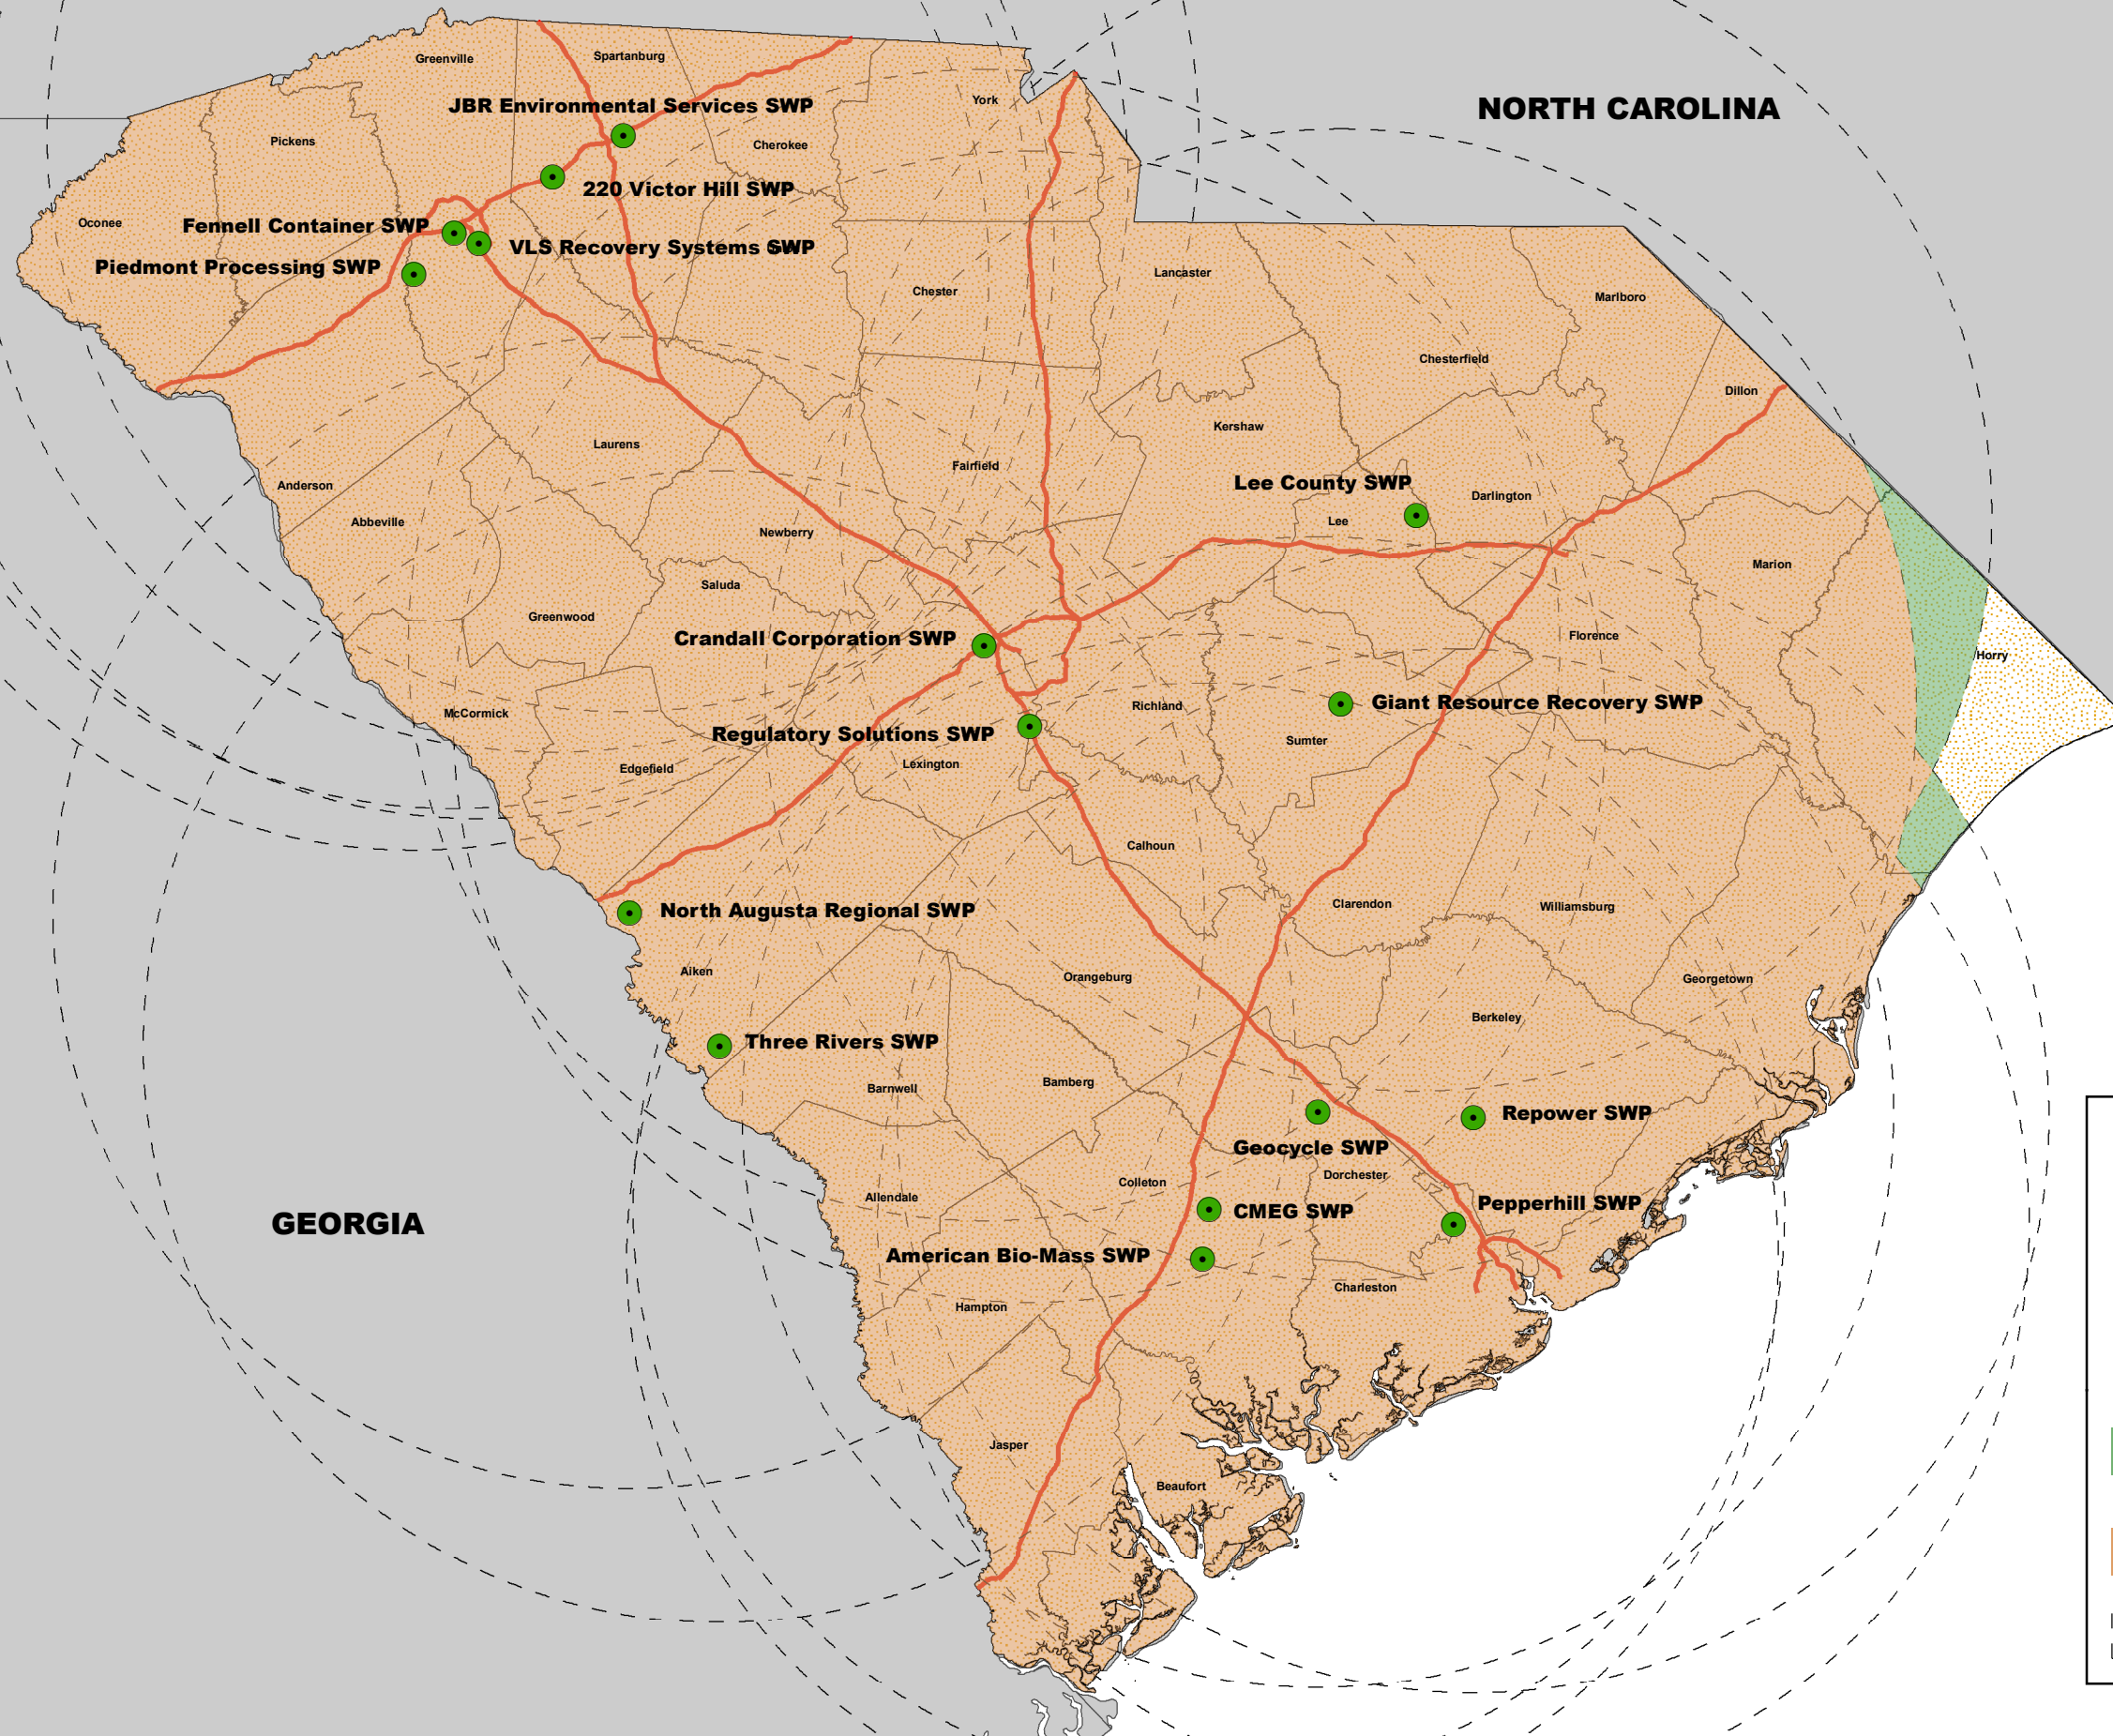

DEMONSTRATION OF NEED FOR CLASS 3 PROCESSORS - NOVEMBER 2017

Legend

Class 3 Processors

- Active

Demonstration of Need

- 1 Commercial Facility Within Planning Area
- 2 or More Commercial Facilities Within Planning Area
- - - 75-Mile Planning Area