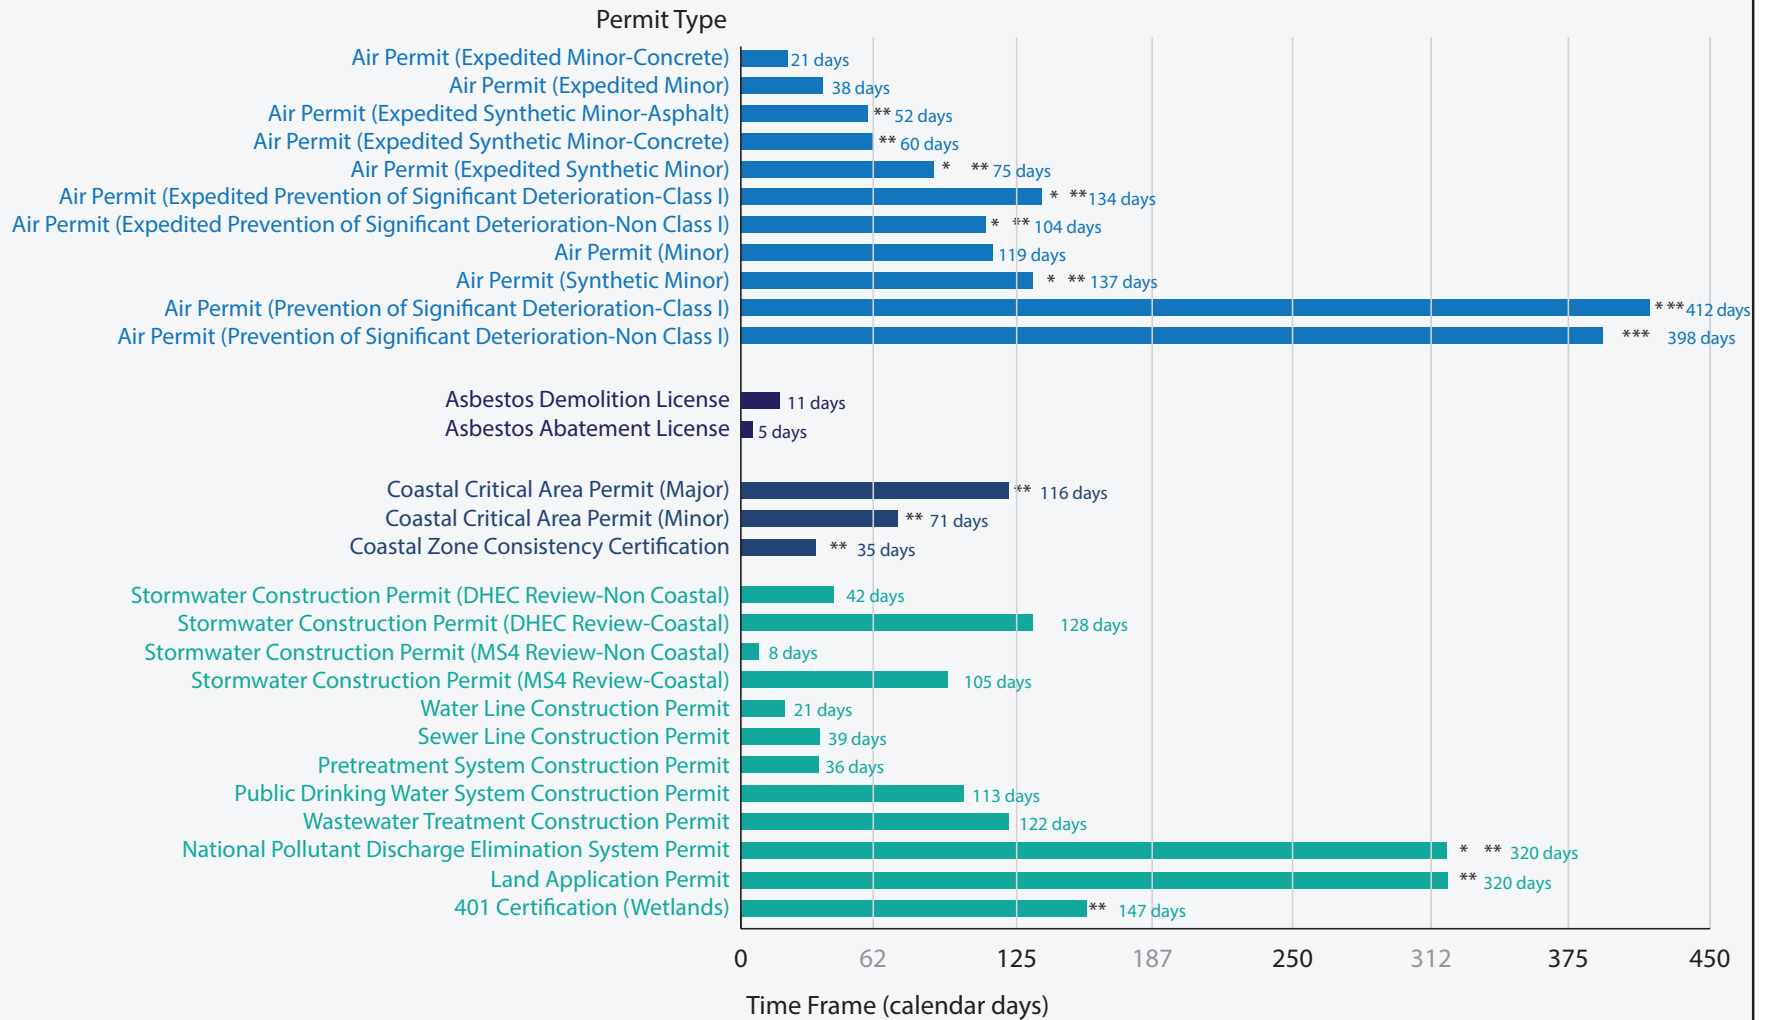

Planning Process Time Frames for Some of DHEC's More Common Permits

*The time frame for this permit process also includes time for Environmental Protection Agency review.

**The time frame for this permit process also includes time for public notice.