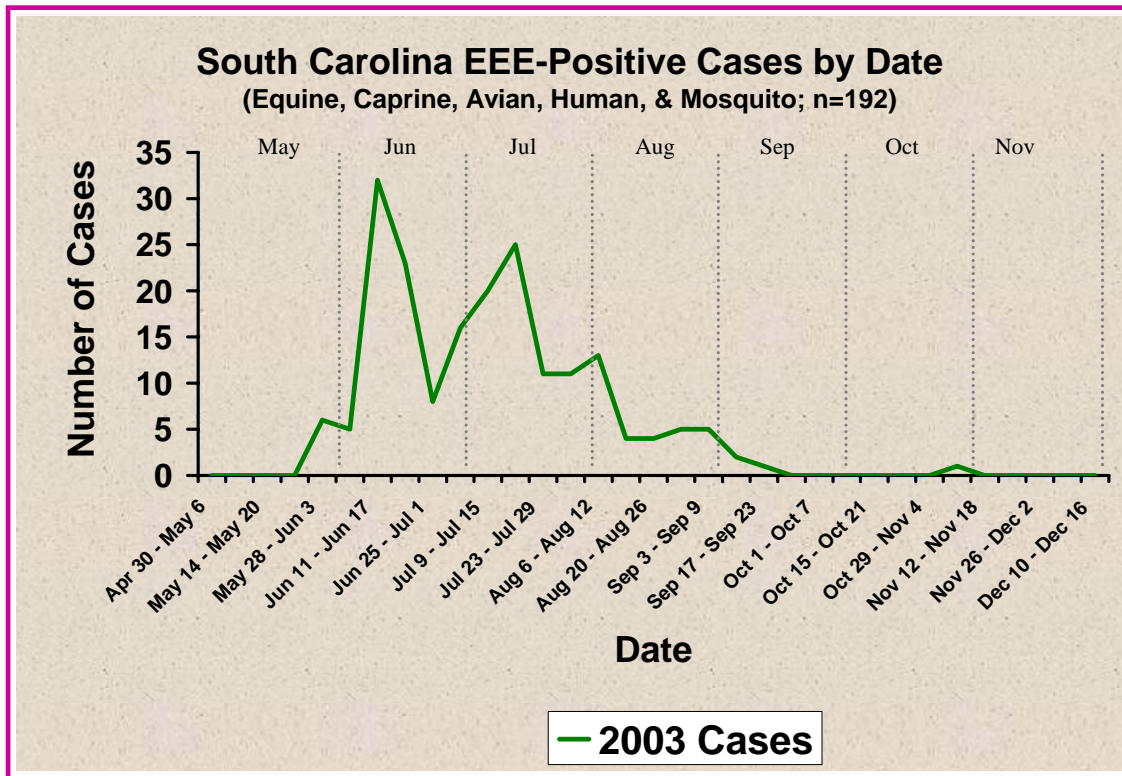

**South Carolina DHEC Bureau of Laboratories
Eastern Equine Encephalitis (EEE) Virus Testing and Results Summary Statistics**

EEE-Positive Specimens by County, 2003

County	Human	Birds	Veterinary	Mosquito	TOTAL
Abbeville	0	0	0	0	0
Aiken	0	0	7	0	7
Allendale	0	0	0	0	0
Anderson	0	0	1	0	1
Bamberg	1	0	2	0	3
Barnwell	0	0	4	0	4
Beaufort	0	0	2	1	3
Berkeley	0	0	13	20	33
Calhoun	0	1	2	0	3
Charleston	0	0	3	0	3
Cherokee	0	0	0	0	0
Chester	0	0	0	0	0
Chesterfield	0	0	5	0	5
Clarendon	0	0	4	0	4
Colleton	0	0	9	0	9
Darlington	0	0	4	0	4
Dillon	0	0	2	0	2
Dorchester	0	1	4	0	5
Edgefield	0	0	0	0	0
Fairfield	0	0	0	0	0
Florence	0	0	6	0	6
Georgetown	0	1	1	2	4
Greenville	0	0	0	0	0
Greenwood	0	0	0	0	0
Hampton	0	0	1	1	2
Horry	0	3	13	0	16
Jasper	0	1	3	0	4
Kershaw	0	0	4	0	4
Lancaster	0	0	3	0	3
Laurens	0	0	0	0	0
Lee	0	0	4	0	4
Lexington	1	1	10	0	12
Marion	0	0	7	0	7
Marlboro	0	0	2	0	2
McCormick	0	0	0	0	0
Newberry	0	0	0	0	0
Oconee	0	0	0	0	0
Orangeburg	0	0	11	0	11
Pickens	0	0	1	0	1
Richland	0	2	15	1	18
Saluda	0	0	0	0	0
Spartanburg	0	0	0	0	0
Sumter	0	1	8	0	9
Union	0	0	0	0	0
Williamsburg	0	0	3	0	3
York	0	0	0	0	0
TOTAL	2	11	154	25	192

2003 Eastern Equine Encephalitis (EEE) Virus Cases in South Carolina

Prepared by: SC DHEC
 Bureau of Laboratories
 Chris Evans, PhD
 April 19, 2004

50 0 50 Miles

Total EEE Positives by Date of Occurrence, 2003