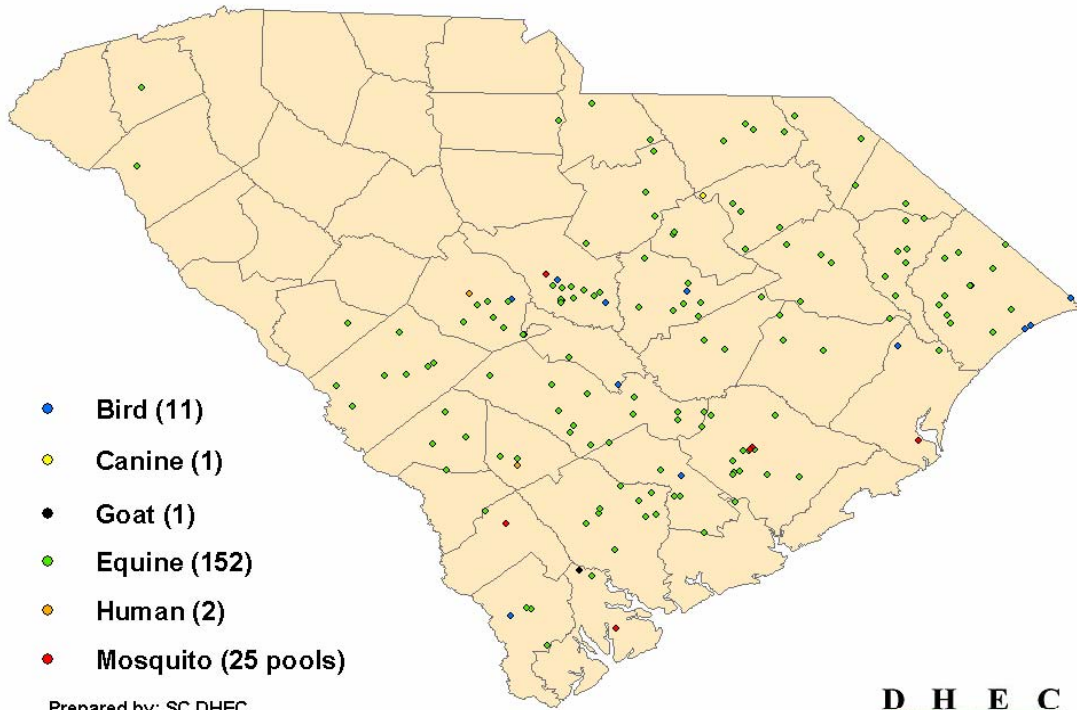

2003 Eastern Equine Encephalitis (EEE) Virus Cases in South Carolina