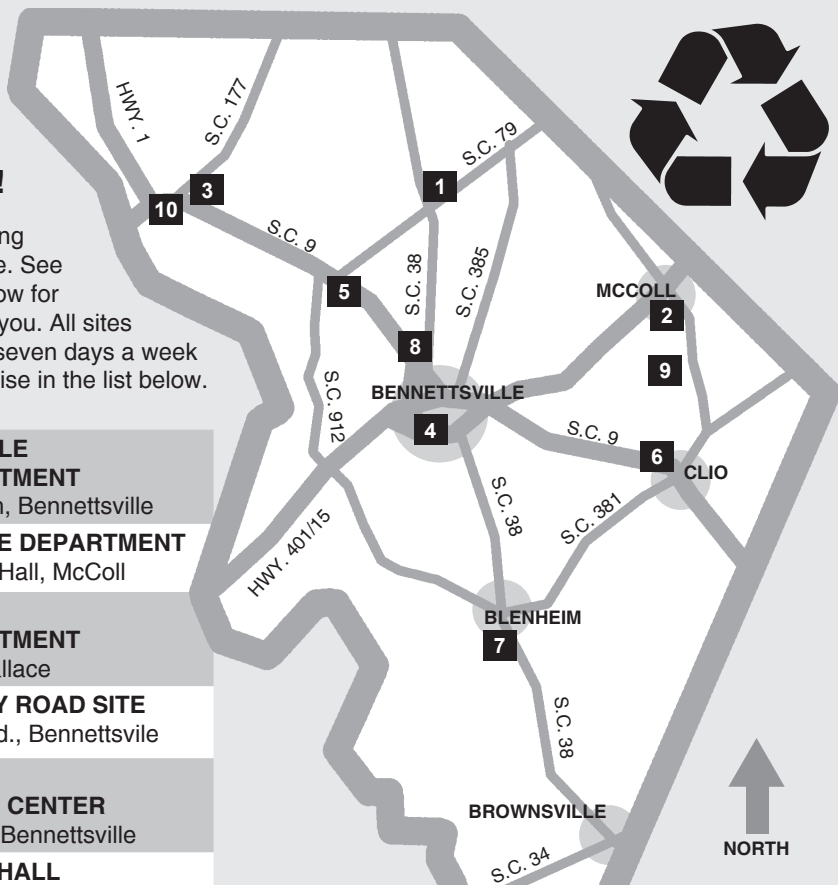

RECYCLE MARLBORO COUNTY!

Recycling in MARLBORO COUNTY is EASY and CONVENIENT!

There are 10 recycling locations countywide. See the map and list below for recycling sites near you. All sites are open 24 hours, seven days a week unless noted otherwise in the list below.

- 1 BRIGHTSVILLE
FIRE DEPARTMENT**
Hwy. 38 North, Bennettsville
- 2 McCOLL FIRE DEPARTMENT**
McColl Town Hall, McColl
- 3 WALLACE
FIRE DEPARTMENT**
Hwy. 177, Wallace
- 4 STONEAWAY ROAD SITE**
Stoneaway Rd., Bennettsville
- 5 SMITHVILLE
COMMUNITY CENTER**
Hwy. 9 West, Bennettsville
- 6 CLIO TOWN HALL**
Downtown, Clio
- 7 BLENHEIM
CONVENIENCE CENTER**
127 Forest Drive, Blenheim
HOURS: Thursday,
12 p.m. to 4 p.m.
- 8 RED HILL
CONVENIENCE CENTER**
1264 Red Hill Rd., Bennettsville
HOURS: Monday, Wednesday
and Friday, 8 a.m. to 4 p.m.
- 9 HIGHWAY 381
CONVENIENCE CENTER**
Hwy. 381, McColl
HOURS: Thursday – Friday,
9 a.m. to 5 p.m.; Saturday,
9 a.m. to 1 p.m.
- 10 WALLACE
CONVENIENCE CENTER**
4200 Hwy. 9 West, Wallace
HOURS: Tuesday and Thursday
7:30 a.m. to 5:30 p.m.; Saturday,
8 a.m. to 12 p.m.

What & Where to Recycle

- Automobile Batteries**.....Sites 7 through 10
- Farmer Oil**.....Site 7 ONLY
Limit 55 gallons per visit.
- Motor Oil**.....Sites 1 through 10
- Motor Oil Filters**.....Sites 1 through 10
- Oil/Gasoline Mixtures**.....Sites 8 and 9
- Scrap Metal**.....Sites 7 through 10
Includes appliances such as washers, dryers and refrigerators
- Tires**.....Sites 7 through 10
Car and truck tires without rims (Limit four per visit.)

**For more information about
recycling in Marlboro County,
call (843) 479-5602 ext. 14.**

FUNDED BY

For more information about recycling statewide, call
1-800-768-7348 or visit www.scdhec.gov/recycle.