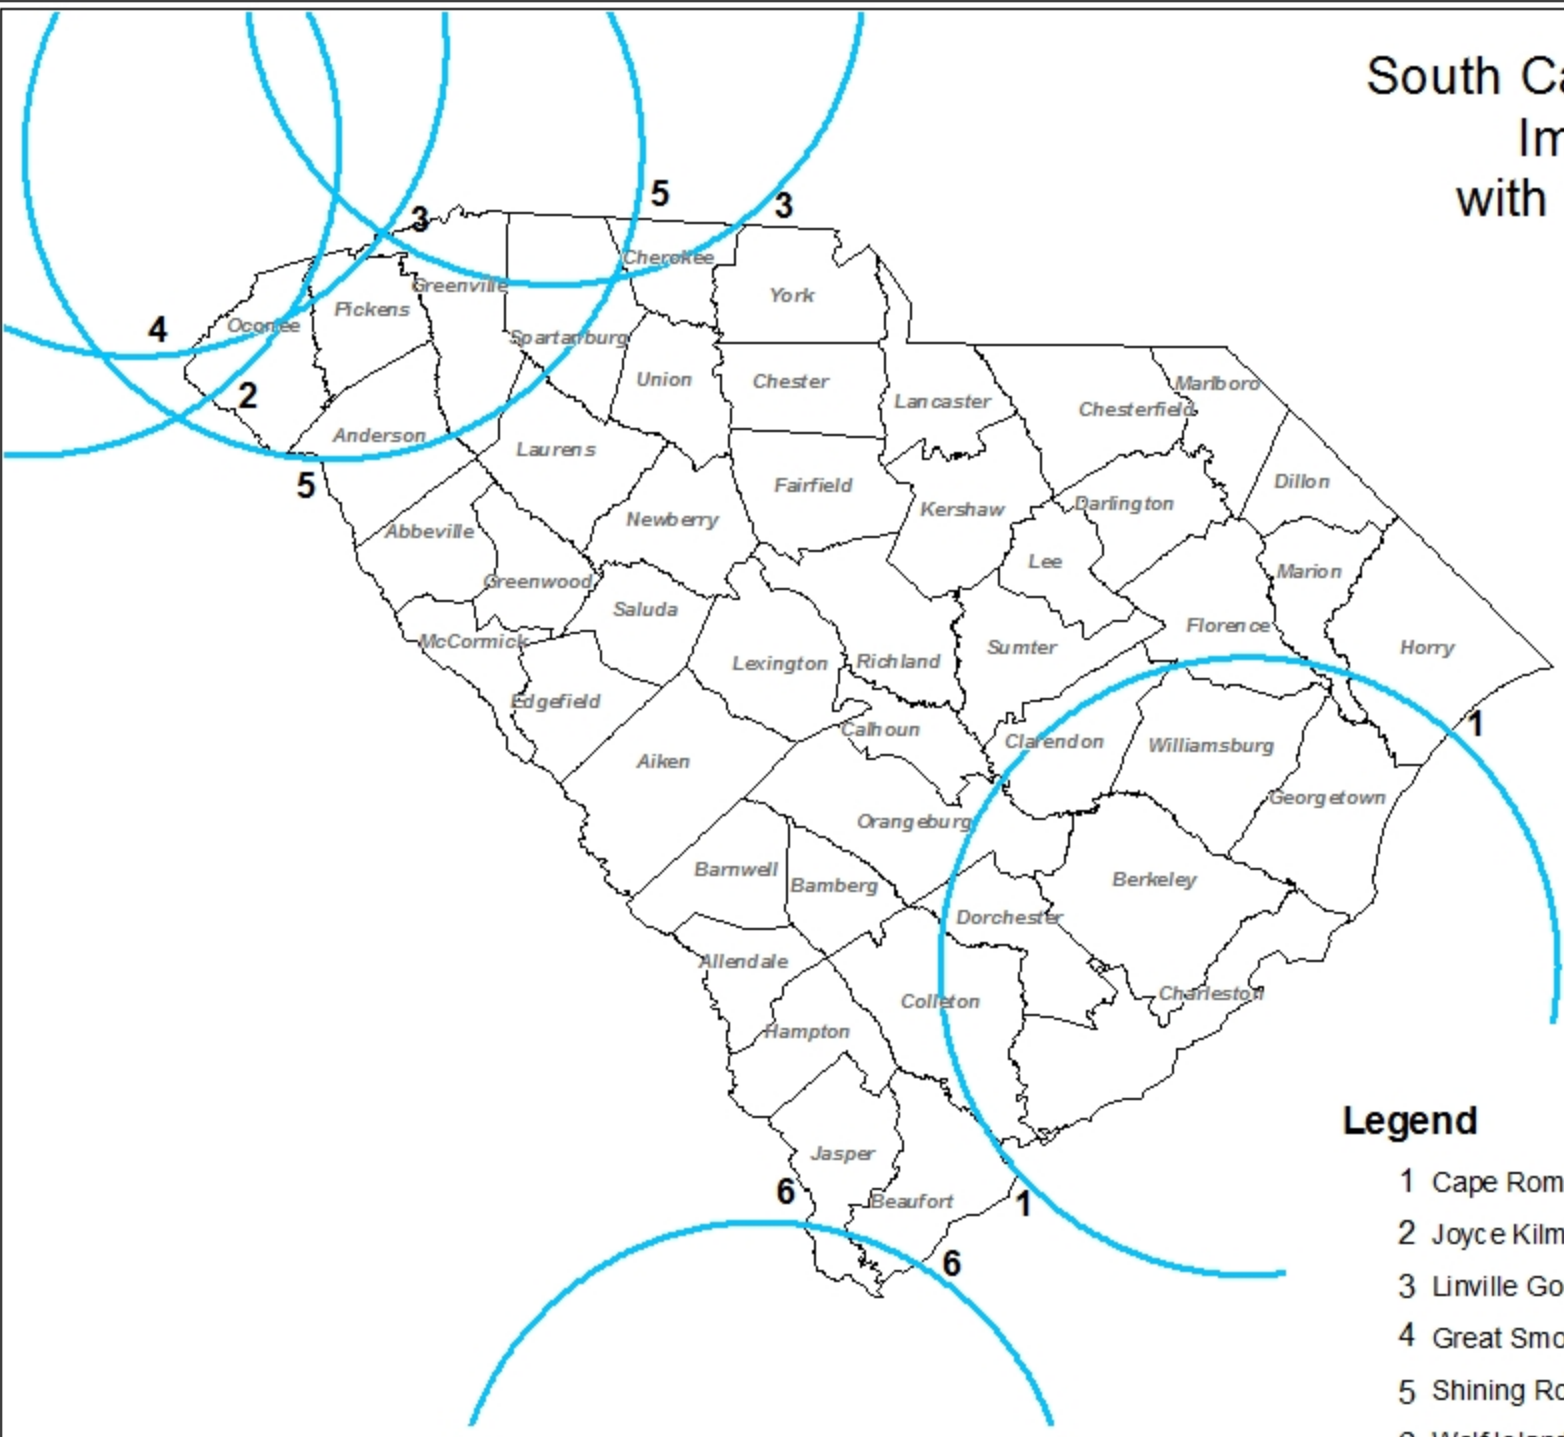

South Carolina Class One Impact Areas with 100 km buffer

Legend

- 1 Cape Romain National Wildlife Refuge
- 2 Joyce Kilmer Memorial Forest
- 3 Linville Gorge Wilderness Area
- 4 Great Smoky Mountains National Park
- 5 Shining Rock Wilderness Area
- 6 Wolf Island National Wildlife Refuge

 100 km buffer

50
 Kilometers