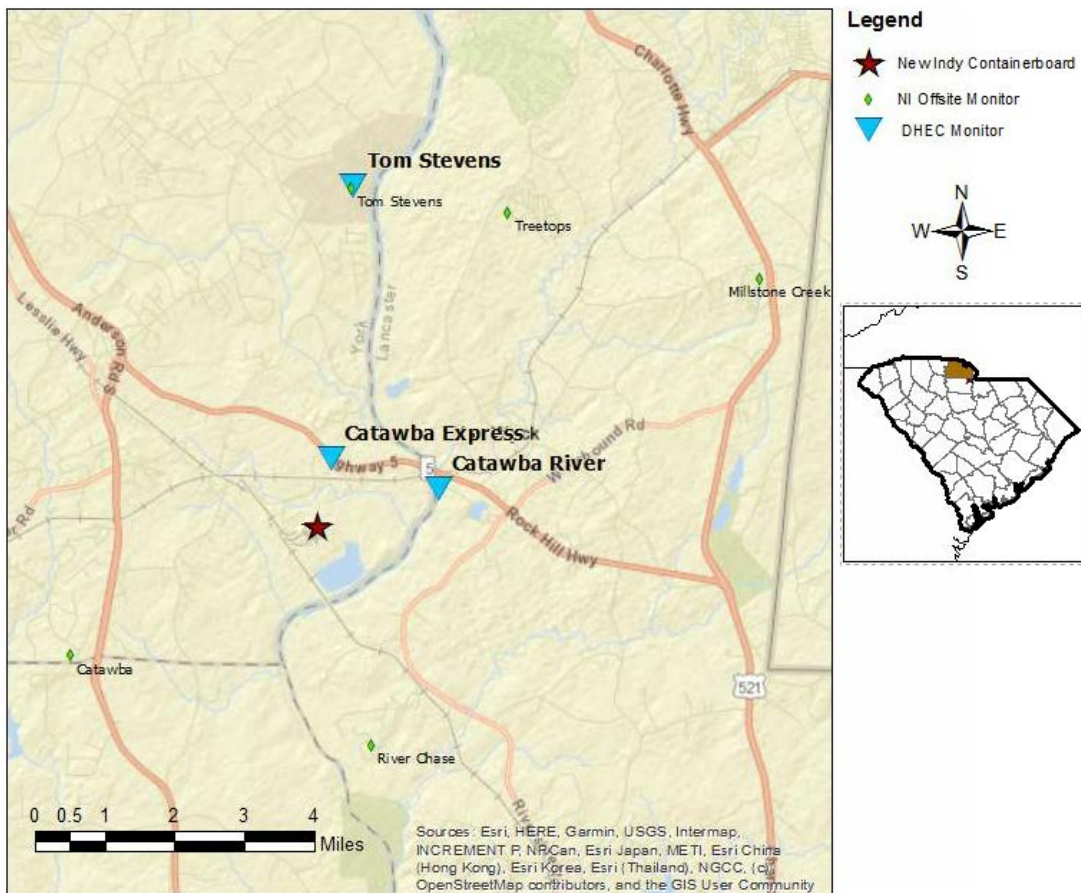

Air Monitoring Summary Tables

This table summarizes monitoring data collected using DHEC monitors and EPA's Viper wireless remote monitoring system.

Project Name: H₂S in South Carolina

From: 10/1/21
12:00 AM

To: 10/1/21
11:59 PM

Tom Stevens Rd							
Instrument	Analyte	ATSDR MRL Exceedance?	Number of Readings	Number of Detections	Concentration Range	Period Average	ATSDR MRL
SPM Flex 1	H2S	No	3009	0	0 - 0 ppb	0 ppb	70 ppb

Catawba River							
Instrument	Analyte	ATSDR MRL Exceedance?	Number of Readings	Number of Detections	Concentration Range	Period Average	ATSDR MRL
SPM Flex 2	H2S	No	3007	0	0 - 0 ppb	0 ppb	70 ppb

Catawba Express							
Instrument	Analyte	ATSDR MRL Exceedance?	Number of Readings	Number of Detections	Concentration Range	Period Average	ATSDR MRL
SPM Flex 3	H2S	No	2993	891	0 - 17 ppb	1.73 ppb	70 ppb

Notes:

Hydrogen sulfide concentrations presented in this data summary table are converted from parts per million, the instrument readout units, to parts per billion.

- ATSDR MRL Agency for Toxic Substances and Disease Registry Minimal Risk Level - Acute Exposure (<14 days)
- H₂S Hydrogen Sulfide
- hr Hour
- ppb Parts per billion
- MRL Exceedance Defines if the 24-hr TWA exceeded the MRL at any time during the period of this report
- SPM Single Point Monitor
- TWA Time Weighted Average