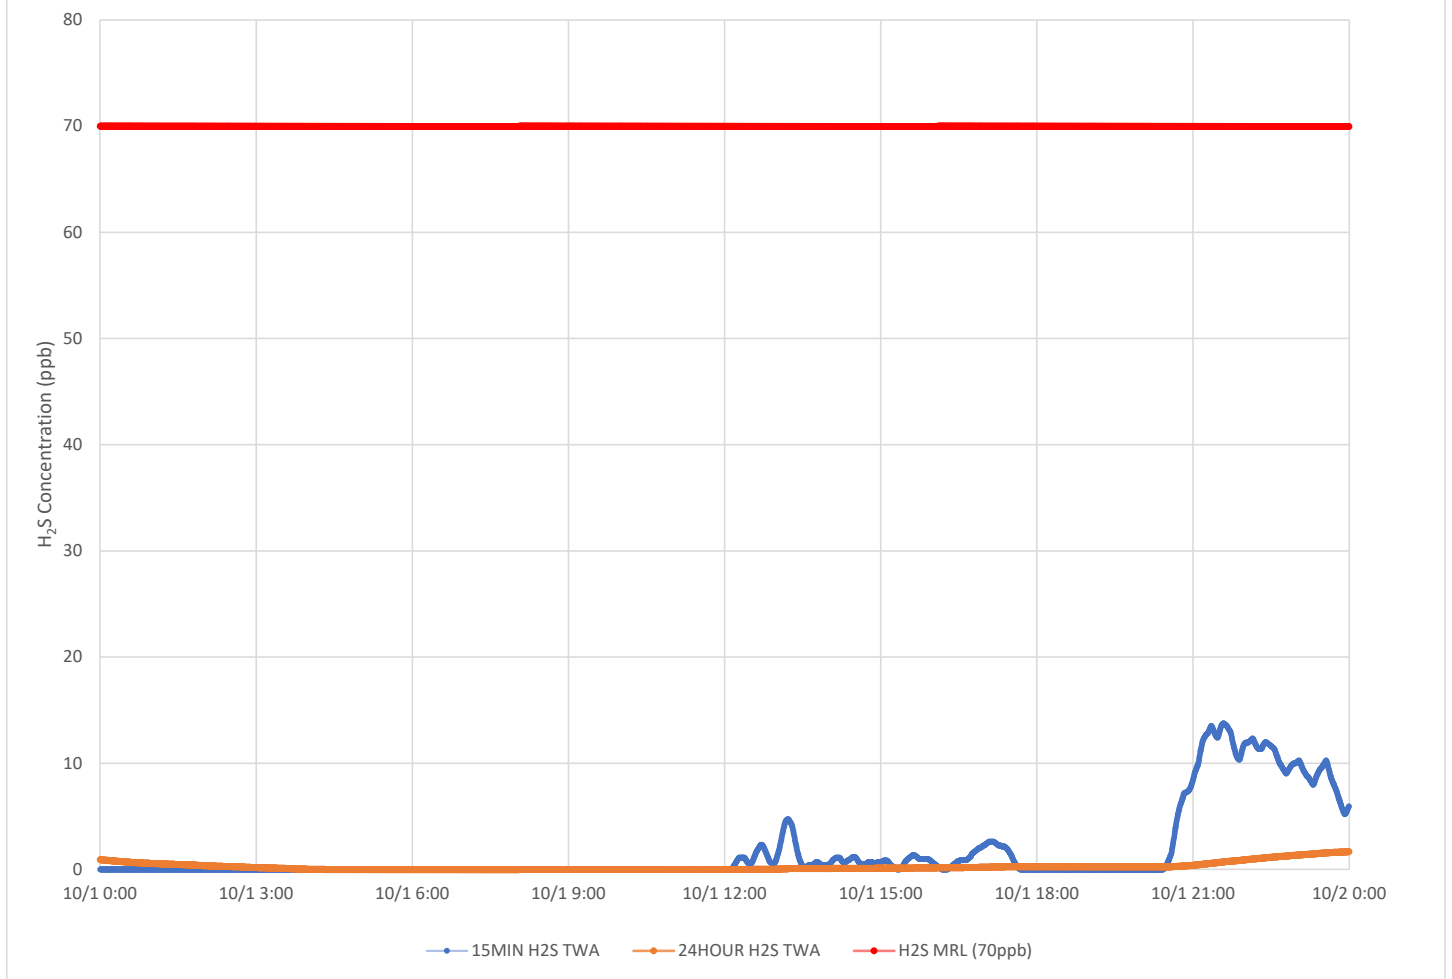

H₂S in South Carolina

Hydrogen Sulfide 15-min and 24-hr Time Weighted Average Graphs

Winds for this period were calm to light, from the north northeast in the morning shifting to from the southeast in the afternoon.

Notes:

Time is Eastern Daylight Time

H₂S – Hydrogen Sulfide

MIN – Minute

MRL – Minimal Risk Level

ppb – Parts per billion

Catawba River October 1, 2021

Notes:

- Time is Eastern Daylight Time
- H₂S – Hydrogen Sulfide
- MIN – Minute
- MRL – Minimal Risk Level
- ppb – Parts per billion

Catawba Express October 1, 2021

Notes:

Time is Eastern Daylight Time

H₂S – Hydrogen Sulfide