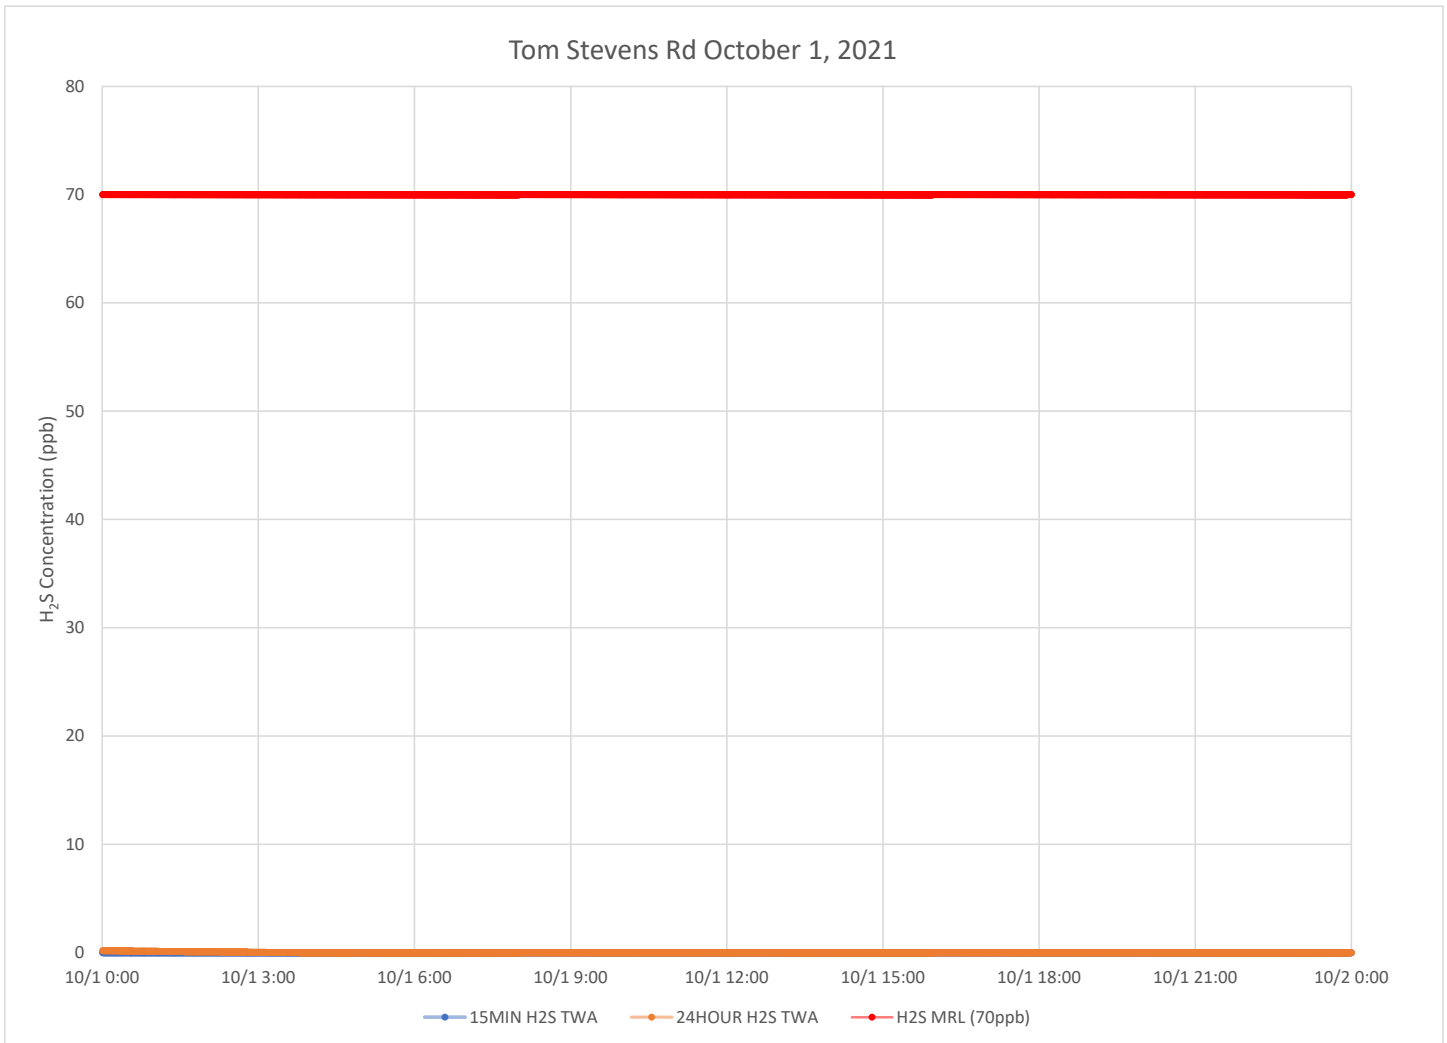

Notes:

Hydrogen sulfide concentrations presented in this data summary table are converted from parts per million, the instrument readout units, to parts per billion.

- ATSDR MRL Agency for Toxic Substances and Disease Registry Minimal Risk Level - Acute Exposure (<14 days)
- H₂S Hydrogen Sulfide
- hr Hour
- ppb Parts per billion
- MRL Exceedance Defines if the 24-hr TWA exceeded the MRL at any time during the period of this report
- SPM Single Point Monitor
- TWA Time Weighted Average

H₂S in South Carolina

Hydrogen Sulfide 15-min and 24-hr Time Weighted Average Graphs

Winds for this period were calm to light, from the north northeast in the morning shifting to from the southeast in the afternoon.

Notes:

Time is Eastern Daylight Time

H₂S – Hydrogen Sulfide

MIN – Minute

MRL – Minimal Risk Level

ppb – Parts per billion

Catawba River October 1, 2021

Notes: