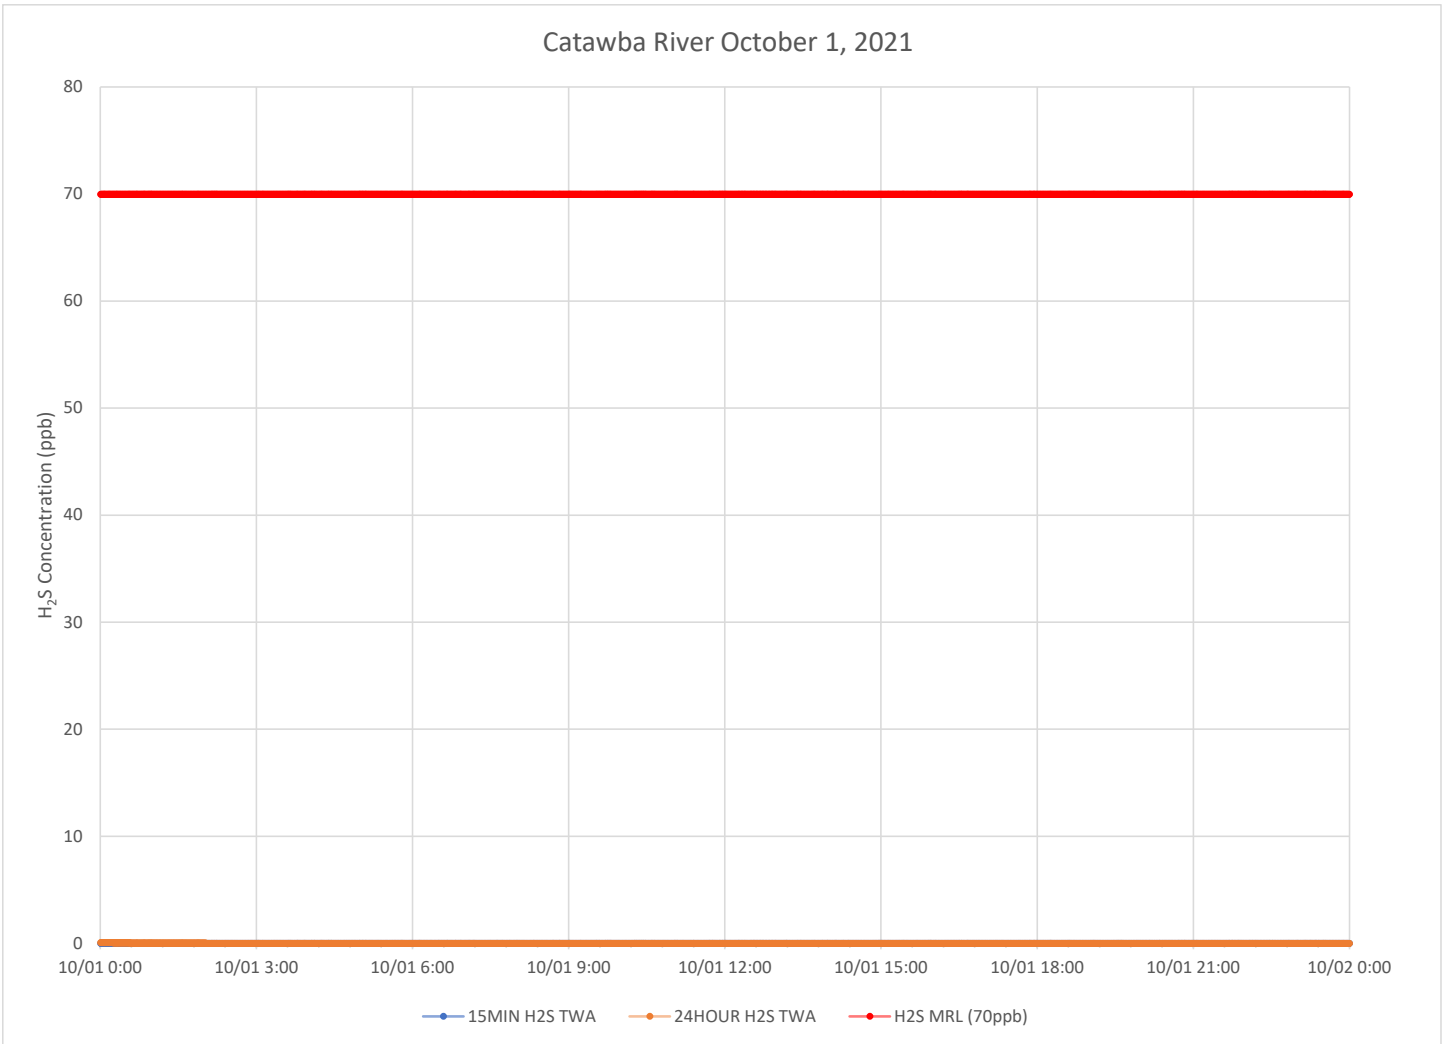

Notes:

Time is Eastern Daylight Time

H₂S – Hydrogen Sulfide

MIN – Minute

MRL – Minimal Risk Level

ppb – Parts per billion

Catawba River October 1, 2021

Notes:

- Time is Eastern Daylight Time
- H₂S – Hydrogen Sulfide
- MIN – Minute
- MRL – Minimal Risk Level
- ppb – Parts per billion

Catawba Express October 1, 2021

Notes:

Time is Eastern Daylight Time

H₂S – Hydrogen Sulfide