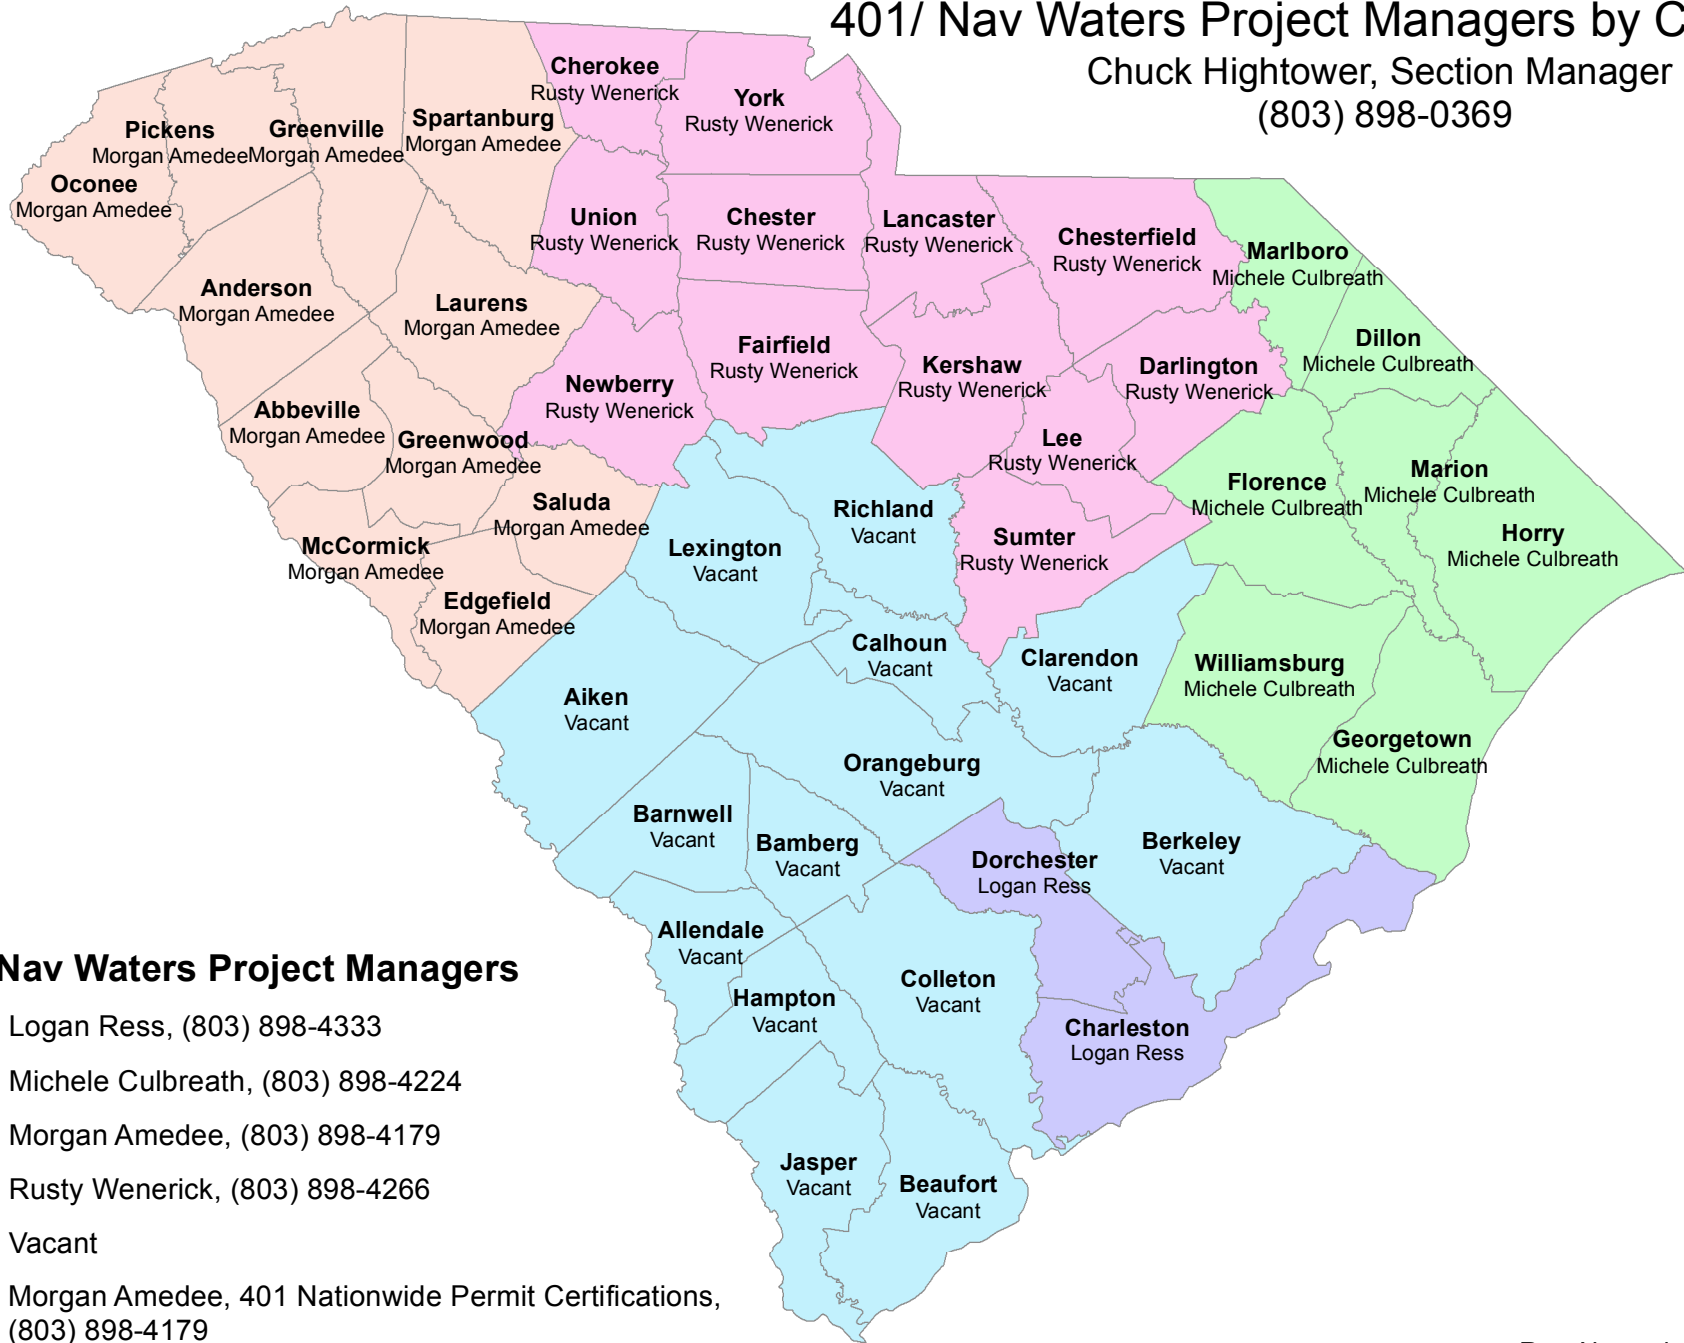

401/ Nav Waters Project Managers by County

Chuck Hightower, Section Manager
(803) 898-0369

401/ Nav Waters Project Managers

- Logan Ress, (803) 898-4333
- Michele Culbreath, (803) 898-4224
- Morgan Amedee, (803) 898-4179
- Rusty Wenerick, (803) 898-4266
- Vacant