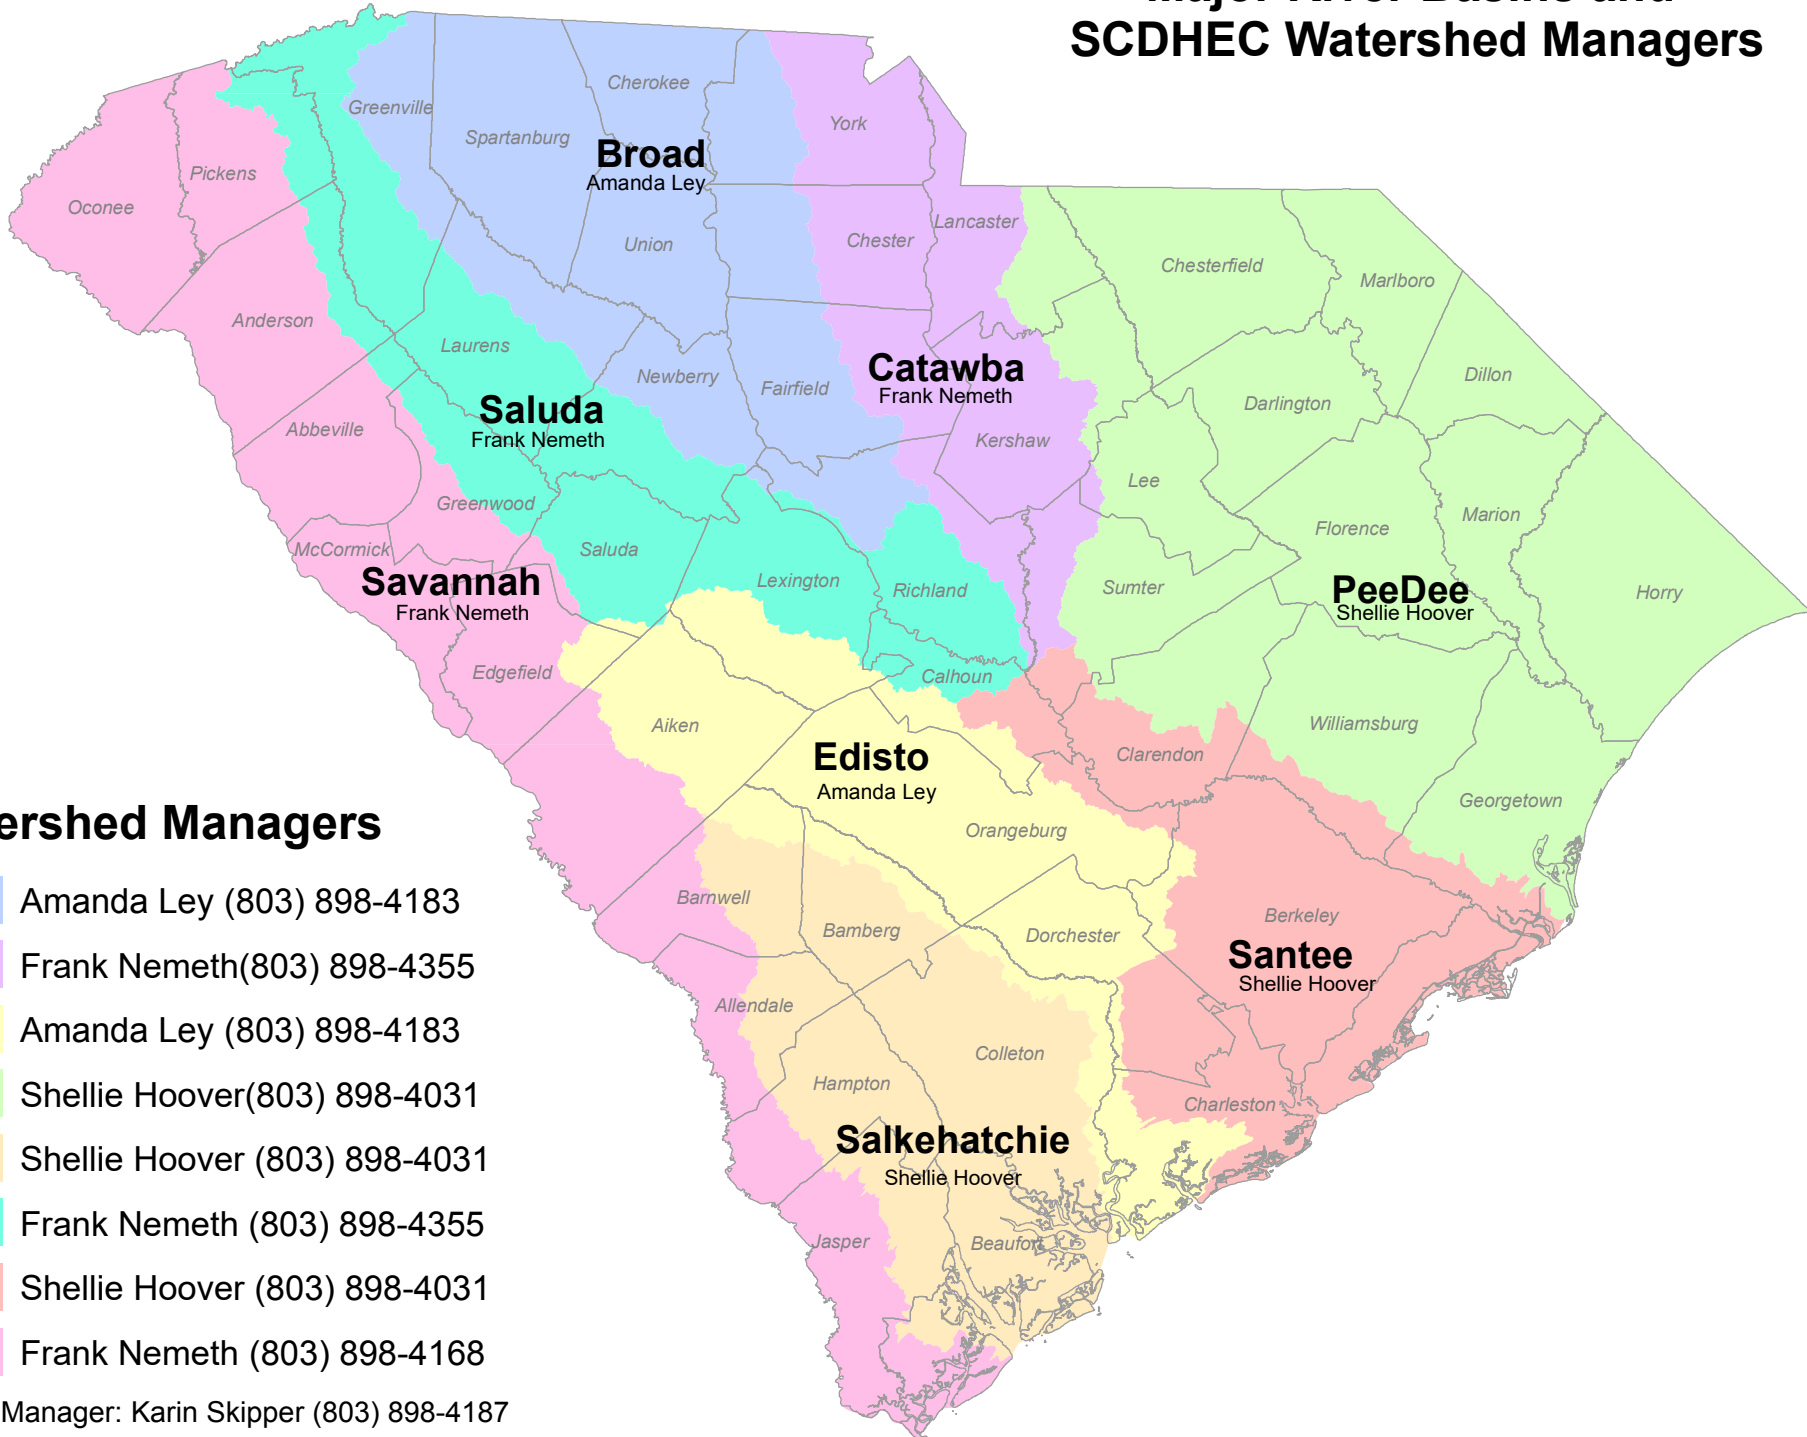

Major River Basins and SCDHEC Watershed Managers

Watershed Managers

- Amanda Ley (803) 898-4183
- Frank Nemeth(803) 898-4355
- Amanda Ley (803) 898-4183
- Shellie Hoover(803) 898-4031
- Shellie Hoover (803) 898-4031
- Frank Nemeth (803) 898-4355
- Shellie Hoover (803) 898-4031
- Frank Nemeth (803) 898-4168

Section Manager: Karin Skipper (803) 898-4187