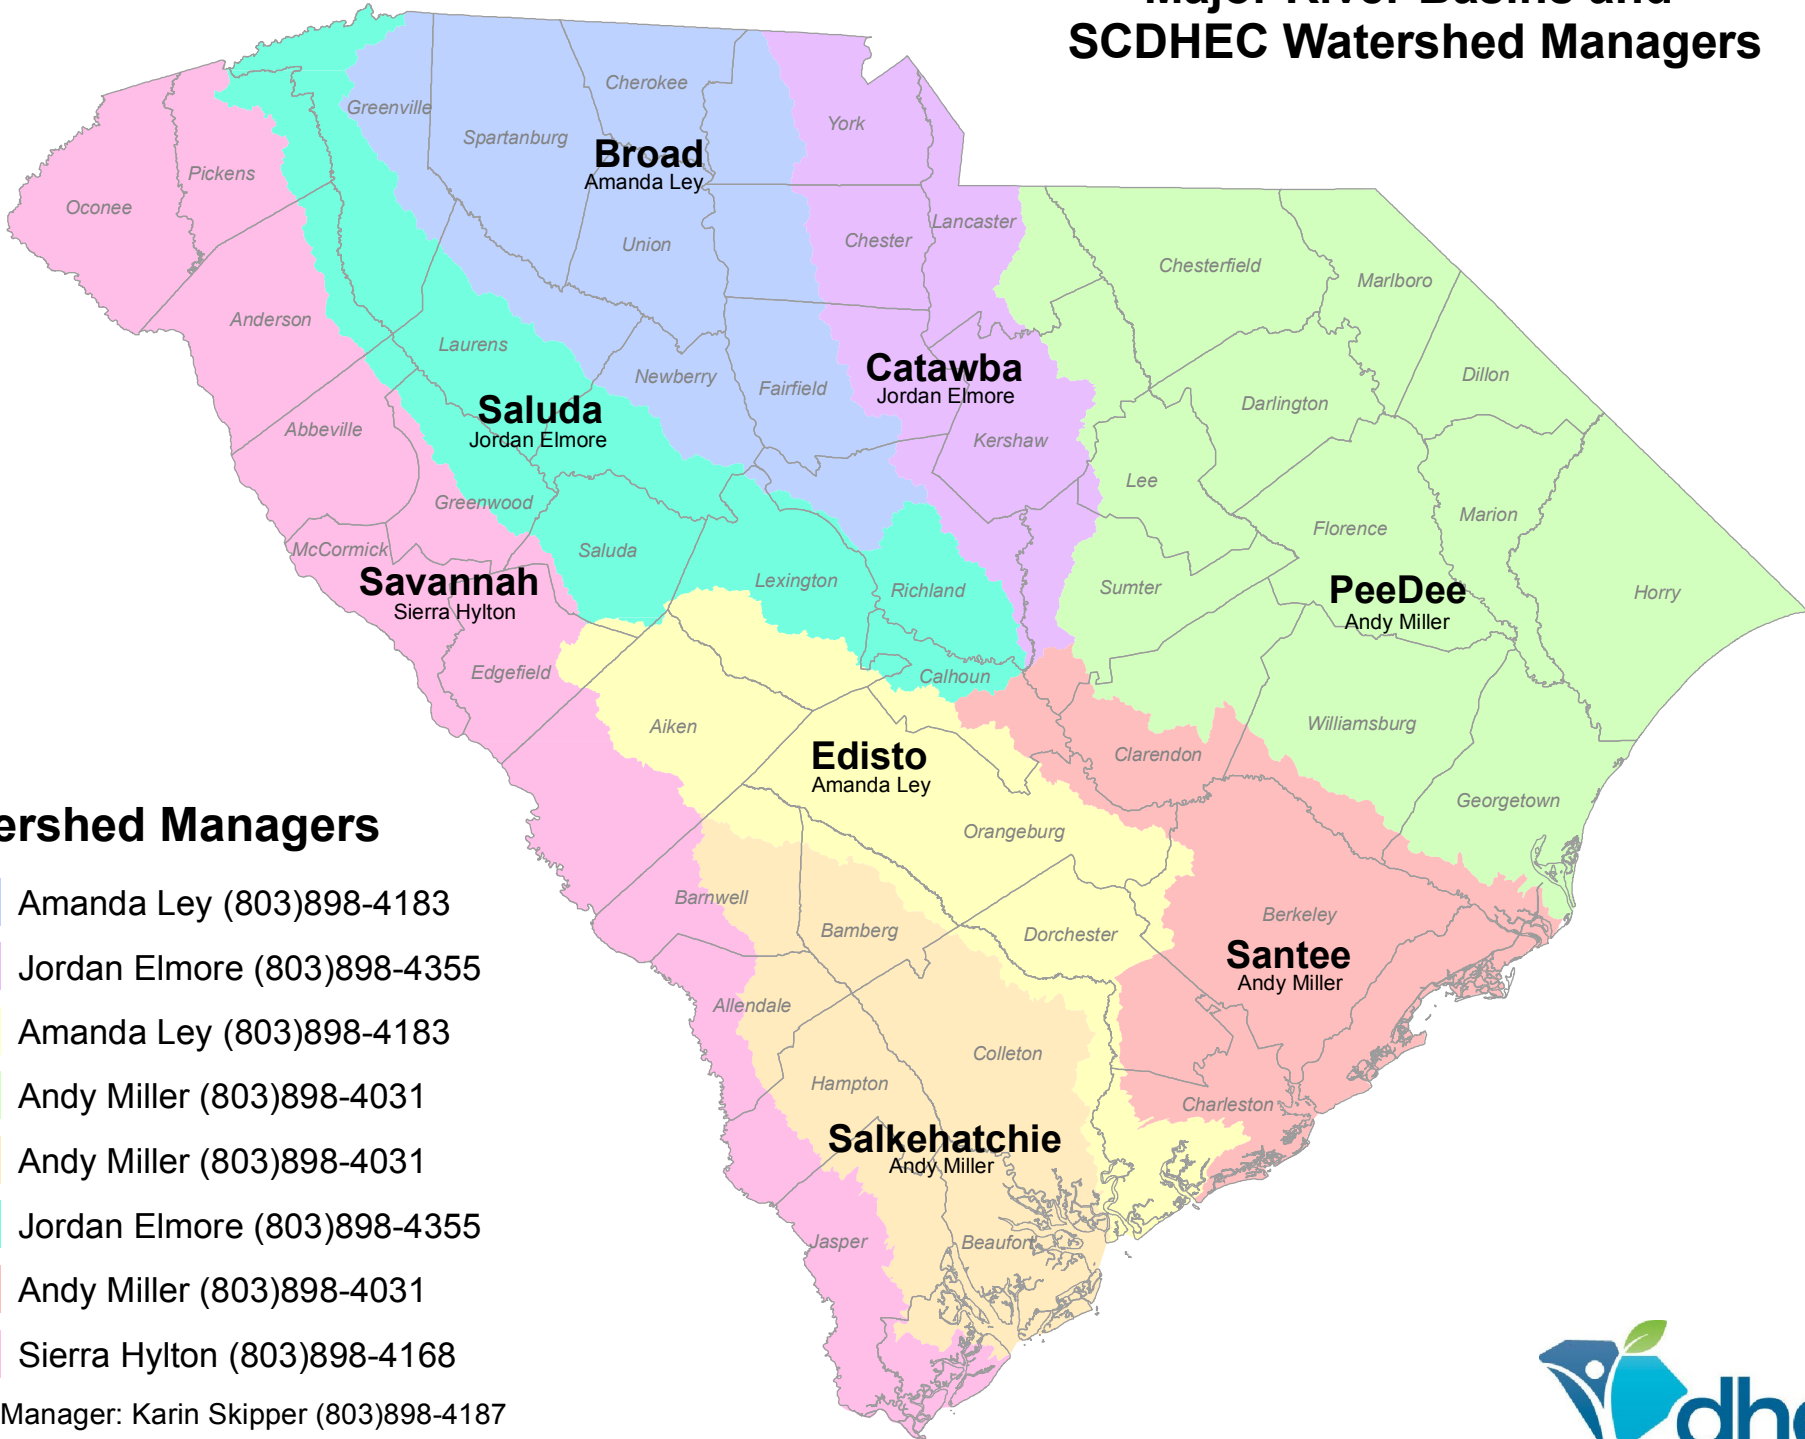

Major River Basins and SCDHEC Watershed Managers

Watershed Managers

- Amanda Ley (803)898-4183
- Jordan Elmore (803)898-4355
- Amanda Ley (803)898-4183
- Andy Miller (803)898-4031
- Andy Miller (803)898-4031
- Jordan Elmore (803)898-4355
- Andy Miller (803)898-4031
- Sierra Hylton (803)898-4168